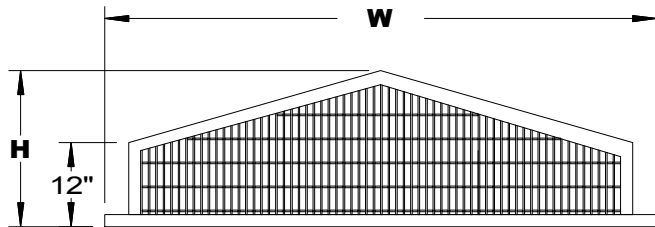

\*These grates can be custom made to fit any size.

**Top View**

| SPECIFICATIONS     |   |
|--------------------|---|
| Material: Aluminum | <b>Peaked Aluminum Trash Racks<br/>           for Pond Outlets</b>  |
|                    | <b>Woodard's Concrete Products, Inc.</b><br>629 Lybolt Road, Bullville, NY 10915<br>(845) 361-3471 / Fax 361-1050<br><br>1/9/15 |