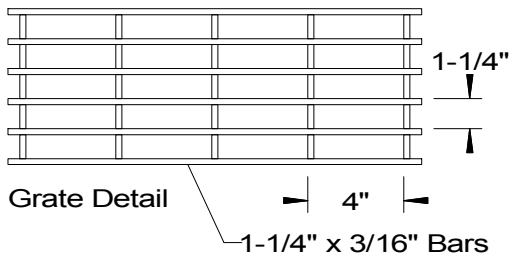

\*These grates can be custom made to fit any size.

**Top View**

| SPECIFICATIONS     |   |
|--------------------|---|
| Material: Aluminum | <b>Peaked Aluminum Trash Racks<br/>           for Pond Outlets</b>  |
|                    | <b>Woodard's Concrete Products, Inc.</b><br>629 Lybolt Road, Bullville, NY 10915<br>(845) 361-3471 / Fax 361-1050<br><br>1/9/15 |