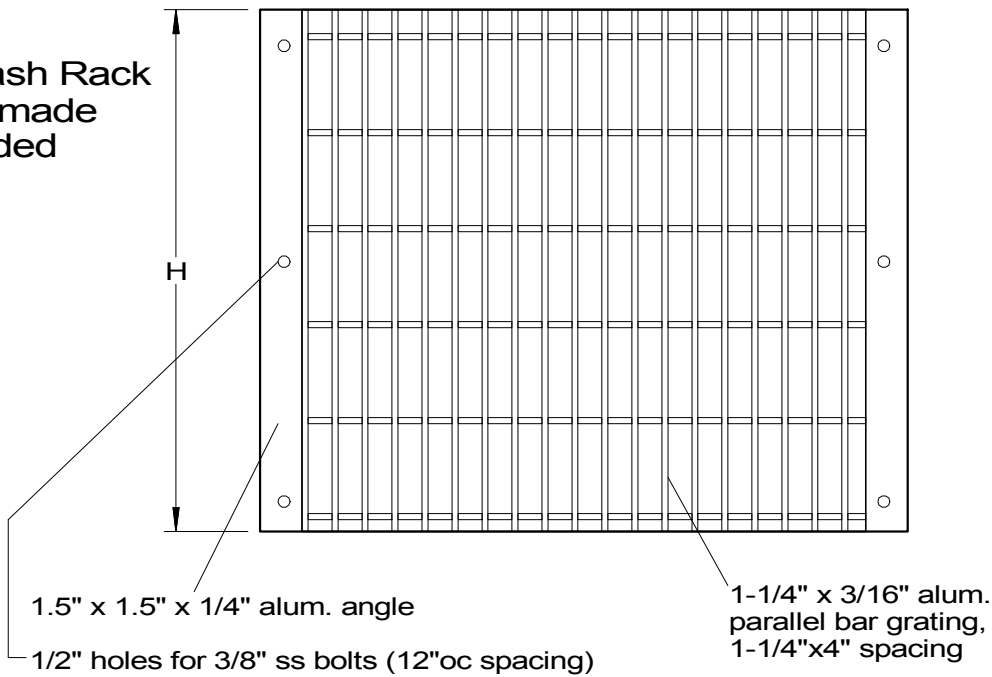

Pointed Trash Rack for openings up to 8" diameter

Custom sized Pointed Rack

Flat Trash Rack
H & W made
as needed

SPECIFICATIONS	
Construction: Aluminum	ALUMINUM TRASH RACKS
	Woodard's Concrete Products, Inc. 629 Lybolt Road, Bullville, NY 10915 (845) 361-3471 / Fax 361-1050 1/13/15