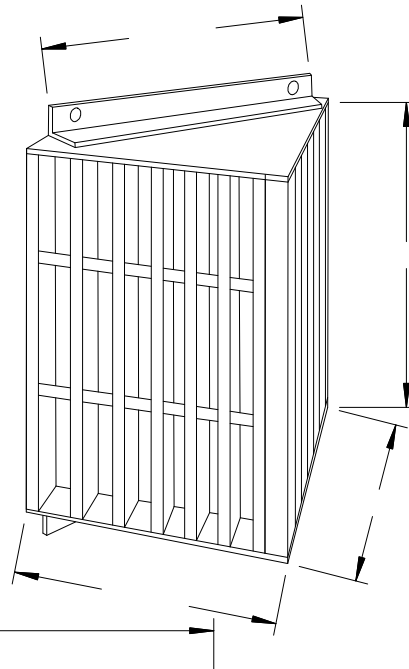

Pointed Trash Rack for openings up to 8" diameter

Custom sized Pointed Rack

Flat Trash Rack
H & W made
as needed

SPECIFICATIONS	
Construction: Aluminum	ALUMINUM TRASH RACKS
	Woodard's Concrete Products, Inc. 629 Lybolt Road, Bullville, NY 10915 (845) 361-3471 / Fax 361-1050 1/13/15