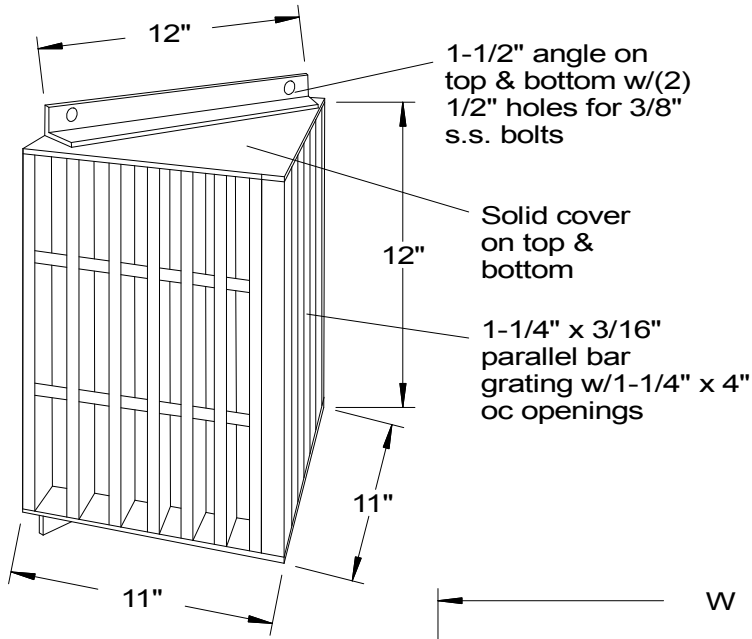

Pointed Trash Rack for openings up to 8" diameter

Custom sized Pointed Rack

Flat Trash Rack
H & W made
as needed

SPECIFICATIONS	
Construction: Aluminum	ALUMINUM TRASH RACKS
	Woodard's Concrete Products, Inc. 629 Lybolt Road, Bullville, NY 10915 (845) 361-3471 / Fax 361-1050 1/13/15