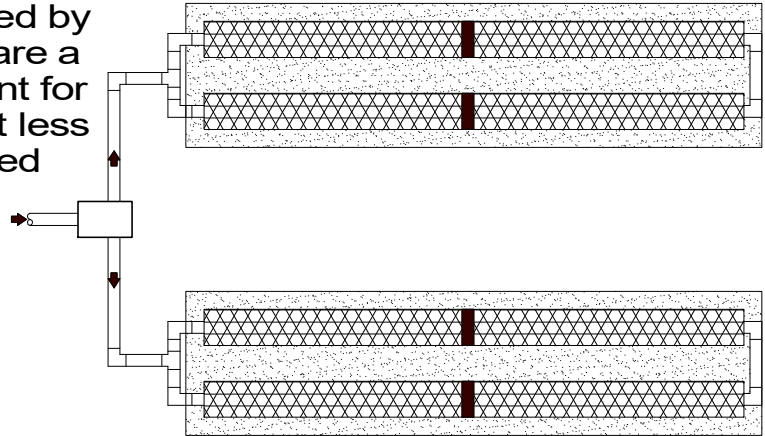

## Now Available Exclusively at Woodard's Infiltrator Advanced Treatment Leachfield

These 10' sections of 4" pipe surrounded by a special media are a direct replacement for Eljen units and at less cost. No perforated pipe or fabric is needed.

## We are now your source for 12" Sonotubes

We are now stocking cardboard Sonotubes in 12" diameter x 48" lengths. Great for your footing projects.

845-361-3471  
fax 361-1050